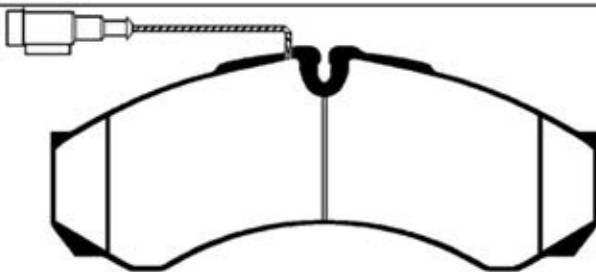

Tel: +44 (0) 1604 583344
Fax: +44 (0) 1604 587412
sales@ebcbrakesuk.com

02/09/2008

EDB1102WL

NEW REFERENCE – FOR IMMEDIATE RELEASE

Not to scale

Application Details

Set Contents	2 X PADS PLAIN 2 X PADS WITH WEAR LEADS (FITTED.).				
Length (mm)	165.0	Width (mm)	66.0	Thickness (mm)	19.5