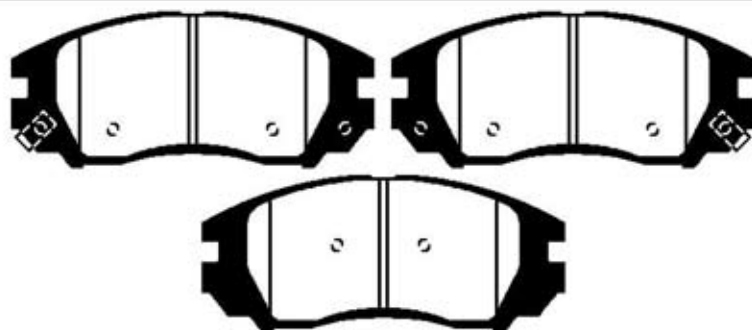

Tel: +44 (0) 1604 583344
Fax: +44 (0) 1604 587412
sales@ebcbrakesuk.com

EBC
BRAKES

14/10/08

EDP1755

DP1755

NEW REFERENCE – FOR IMMEDIATE RELEASE

Not to scale

Application Details

Set Contents	2 Pads with left & right screech sensor, 2 Pads plain.				
Length (mm)	141.8	Width (mm)	59.9	Thickness (mm)	17.0

Make	Model	Engine	Dates	Front/Rear	FMSI
Hyundai	Tiburon	2.7 SE	05 On	Front	D1104
Hyundai	Tucson	2.0	07 On	Front	