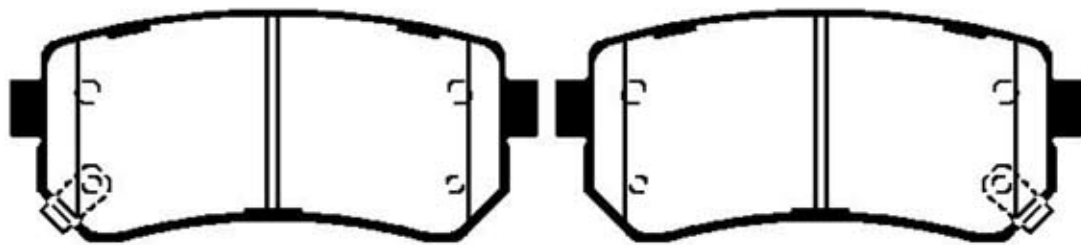

Tel: +44 (0) 1604 583344
Fax: +44 (0) 1604 587412
sales@ebcbrakesuk.com

17/06/08

EDP1769

DP1769

NEW REFERENCE – FOR IMMEDIATE RELEASE

Not to scale

Application Details

Set Contents	2 Pads with left & right screech sensor, 2 Pads plain				
Length (mm)	93	Width (mm)	41	Thickness (mm)	15