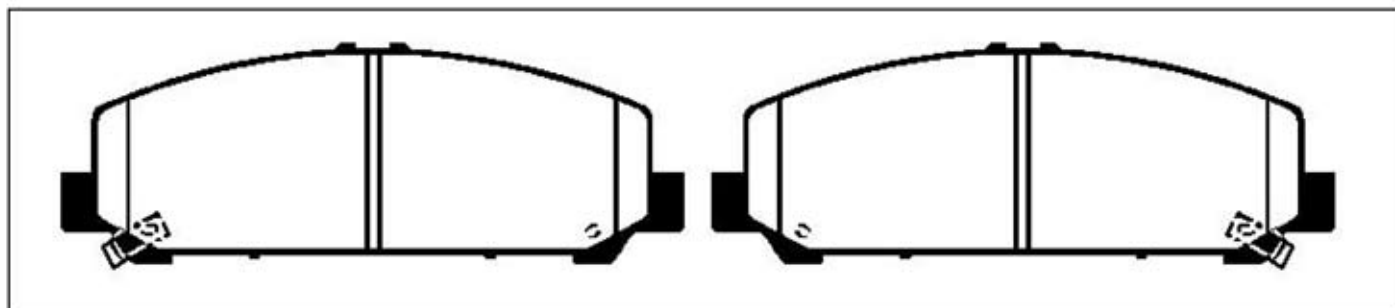

Not to scale

Application Details

Set Contents	2 Pads with left & right screech sensor, 2 Pads plain				
Length (mm)	169.7	Width (mm)	62.7	Thickness (mm)	17.2

Make	Model	Engine	Dates	Front/Rear	FMSI
Nissan	Armada	5.6	2006 On	Front	D1286
Nissan	Infinity	5.6	2006 On	Front	

Cross References

OE Reference	Ferodo	HP/Zebra
D1060-ZC60J		

Apec	Delphi Lockheed	Mintex

Ultimax		Green 7000	
Carbon		Red Ceramic	
Green 2000		Yellow	
Green 6000		Blue