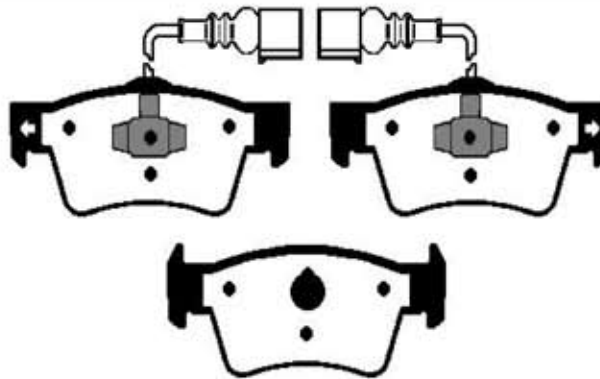

Tel: +44 (0) 1604 583344
Fax: +44 (0) 1604 587412
sales@ebcbrakesuk.com

25/11/08

EDP1907

DP1907

NEW REFERENCE – FOR IMMEDIATE RELEASE

Not to scale

Application Details

Set Contents	1 Pad handed with left hand arrow, 1 Pad handed with right hand arrow, 2 Pads plain.				
Length (mm)	140.5/141.5	Width (mm)	54/51	Thickness (mm)	18.3