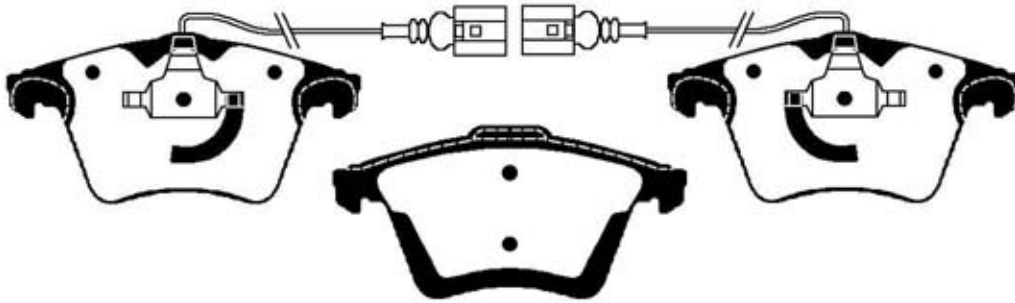

Tel: +44 (0) 1604 583344
Fax: +44 (0) 1604 587412
sales@ebcbrakesuk.com

16/12/08

EDP1935

DP1935

NEW REFERENCE – FOR IMMEDIATE RELEASE

Not to scale

Application Details

Set Contents	2 Pads with wear lead & handed shim, 2 Pads plain.				
Length (mm)	155/ 156	Width (mm)	73/ 75	Thickness (mm)	17.3 16.8