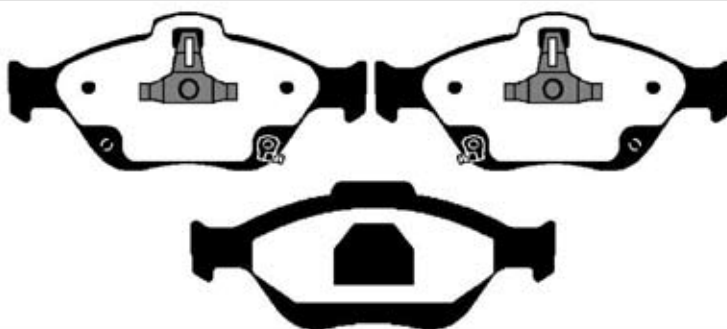

Not to scale

Application Details

Set Contents	2 Pads with left & right screech sensor, 2 Pads plain (fitted shims)				
Length (mm)	151.22	Width (mm)	61.32	Thickness (mm)	16.5

Make	Model	Engine	Dates	Front/Rear	WVA
Toyota Yaris	ATE Caliper	1.0,1.3,1.4D	2007 On	Front	24022 24023 23202

Cross References

OE Reference	Ferodo	HP/Zebra
04465-0D050		

Apec	Delphi Lockheed	Mintex
PAD1543		MDB2769

Ultimax	£34.50	51.75 euro	Green 7000		
Carbon			Red Ceramic		
Green 2000	£54.50	81.75 euro	Yellow		
Green 6000			Blue