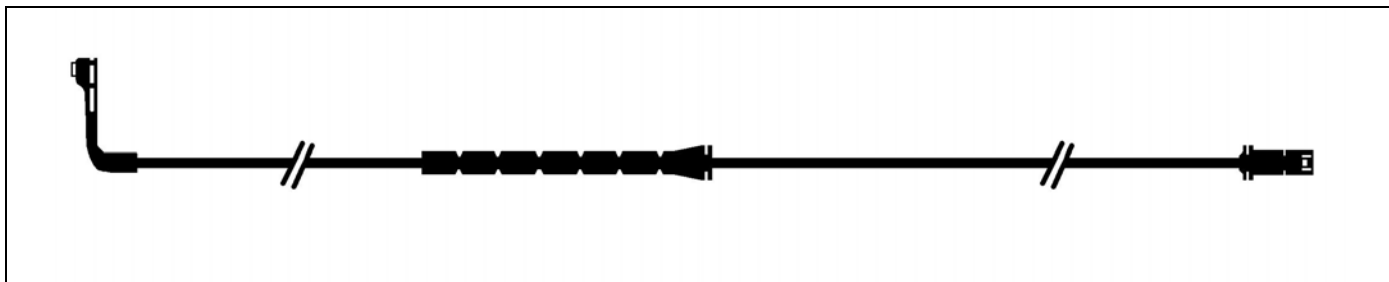

Tel: +44 (0) 1604 583344
Fax: +44 (0) 1604 587412
sales@ebcbrakesuk.com

08/03/10

EFA086Z

EFA086Z

NEW REFERENCE – FOR IMMEDIATE RELEASE

Not to scale

Application Details

Set Contents	1X WEAR LEAD			
--------------	--------------	--	--	--

Length (mm)	1010	Width (mm)	N/A	Thickness (mm)	N/A
Make	Model	Engine	Dates	Front/Rear	PAD SET

BMW	X5 (E70)	3.0i,4.8,3.0td,3.0tt	07 On	Rear	DP1451
BMW	X6 (E71)	3.0tt,4.4tt,3.0td,3.0tttd	08 On	Rear	DPX2009